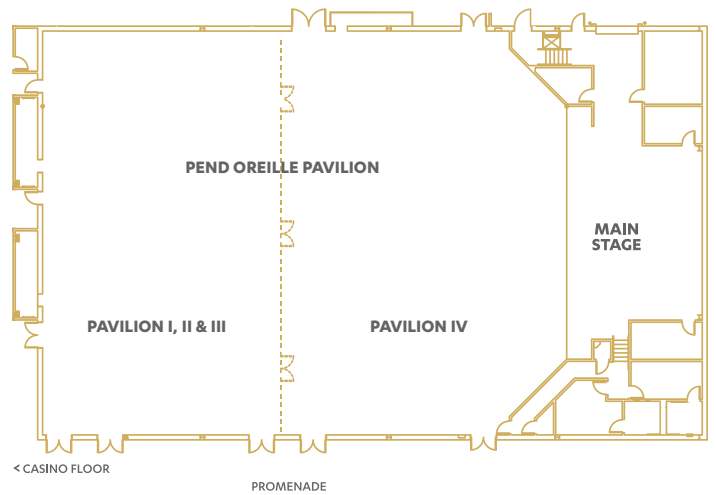

KALISPEL BALLROOM

This beautiful ballroom is located in the hotel tower for convenient guest access.

GUEST CAPACITIES

Room(s)	Ceremony	Reception
Kalispel Ballroom	200	120
Kalispel North & South	60	30
Kalispel A	100	50
Kalispel B	100	60

PEND OREILLE PAVILION

This is our largest ballroom, offering plenty of room to dine and dance.

GUEST CAPACITIES

Room(s)	Ceremony	Reception
Pend Oreille Pavilion	400	400
Pavilion I, II & III	300	200
Pavilion IV	250	300

THE LOFT

With ambient bistro-lighting and industrial architecture, this venue offers an adaptable space for a wide range of styles.

GUEST CAPACITIES

	Ceremony	Reception
Loft	150	150