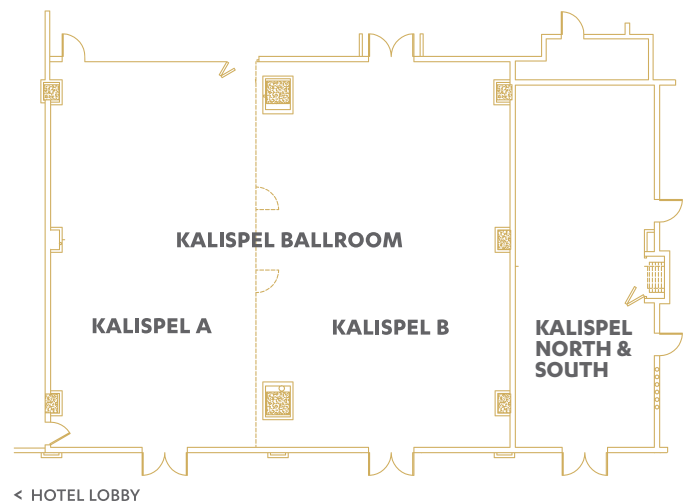

KALISPEL BALLROOM

This beautiful ballroom is located in the hotel tower for convenient guest access.

GUEST CAPACITIES

Room(s)	Ceremony	Reception
Kalispel Ballroom	200	120
Kalispel North & South	60	30
Kalispel A	100	50
Kalispel B	100	60

PEND OREILLE PAVILION

This is our largest ballroom, offering plenty of room to dine and dance.

GUEST CAPACITIES

Room(s)	Ceremony	Reception
Pend Oreille Pavilion	400	400
Pavilion I, II & III	300	200
Pavilion IV	250	300

THE LOFT

With ambient bistro-lighting and industrial architecture, this venue offers an adaptable space for a wide range of styles.

GUEST CAPACITIES

	Ceremony	Reception
Loft	150	150